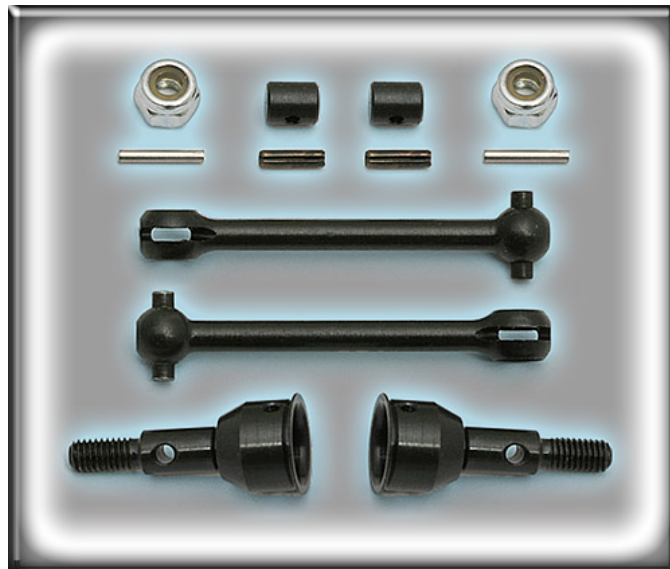

New Product. For Immediate Release: January 6, 2010

MIP™ CVDs for the SC18 and RC18R!

Enhance the high performance of your SC18 and RC18R with the new MIP™ Constant Velocity Drives.

84695 21380	21380	SC18/18R MIP CVDs, pr.	\$24.99	Available Now
-------------	-------	------------------------	---------	---------------