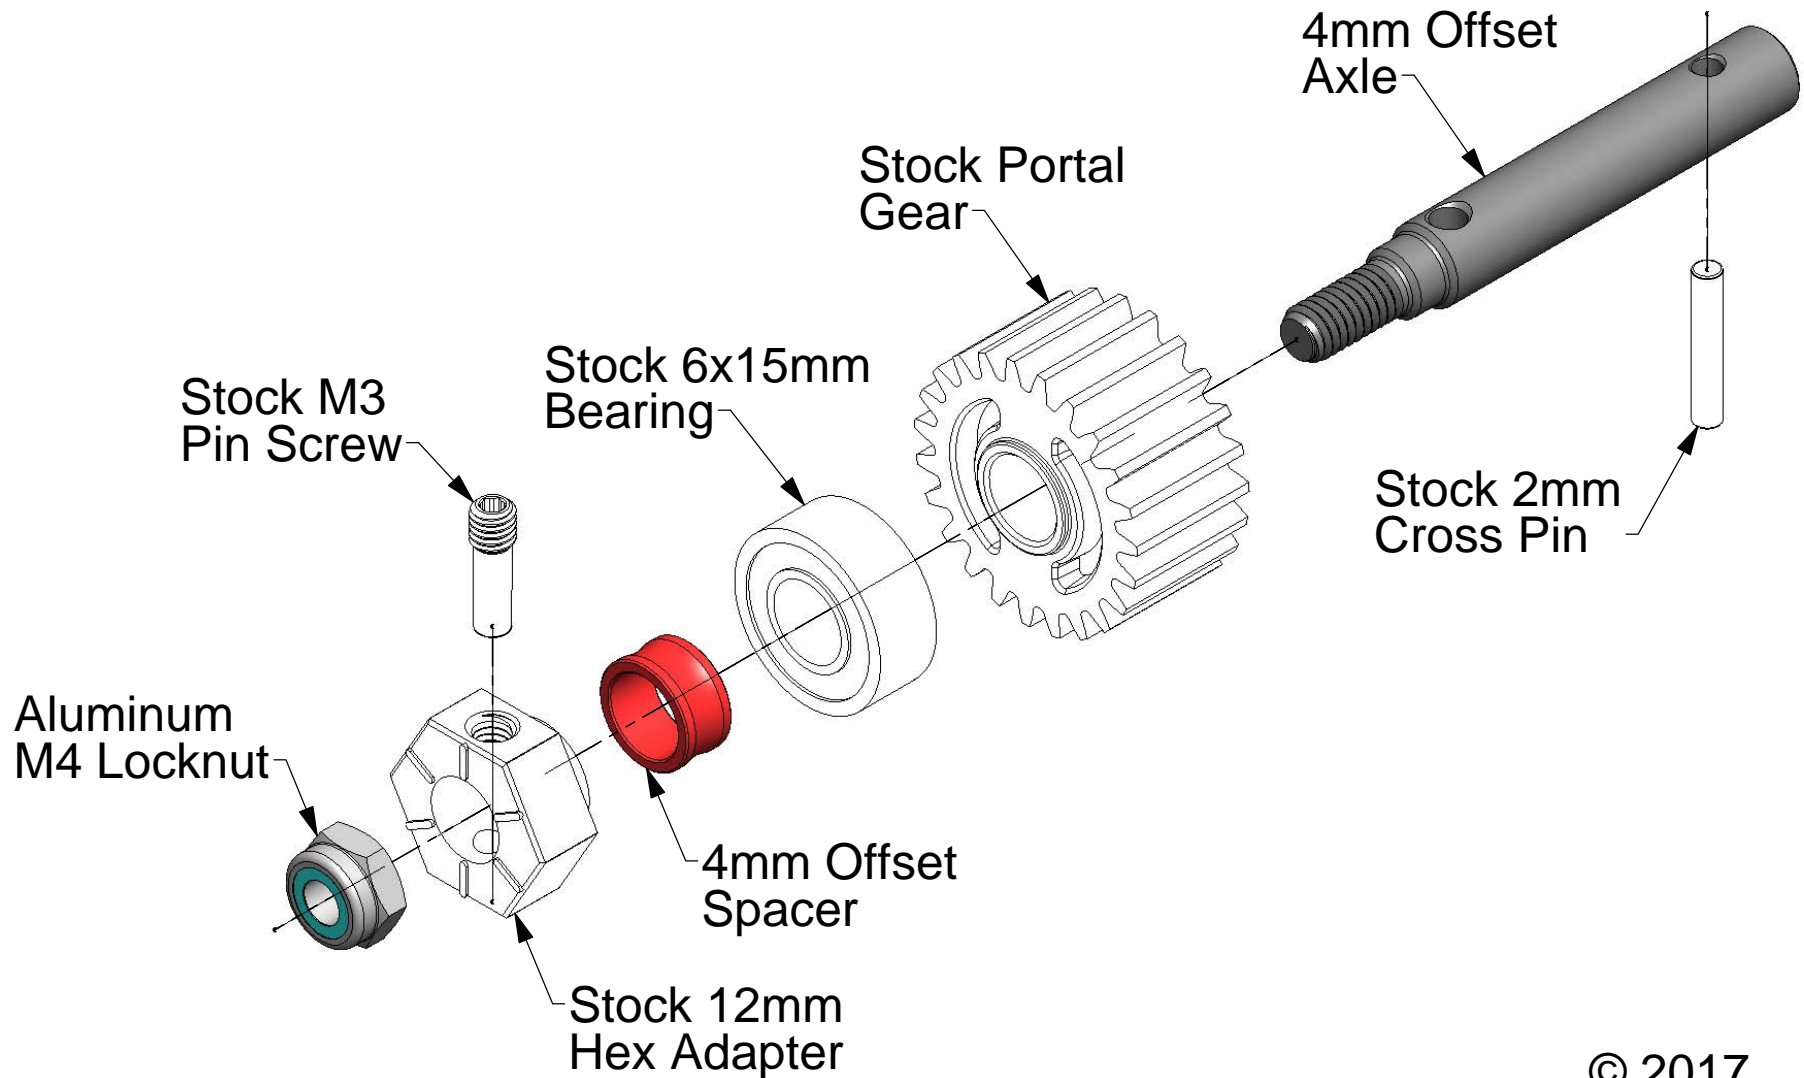

MIP Wide Track Kit, 4mm Offset, Traxxas TRX-4 Defender

Moore Upgrades and Tools from MIP for your Traxxas TRX-4 Defender Kit!

P/N: Support Parts & Tools:

- #9501** MIP Hex Driver Wrench Set, SAE Standard (4), .050", 1/16", 5/64", & 3/32"
- #9502** MIP Hex Driver Wrench Set, Metric (3), 1.5mm, 2.0mm, & 2.5mm
- #9503** MIP Nut Driver Wrench Set, Metric (2), 5.5mm, 7.0mm
- #9504** MIP Nut Driver Wrench Mega Buncle Set, Metric (5), 4mm, 5mm, 5.5mm, 7mm, & 8mm
- #9511** MIP Speed Tip™ Hex Driver Wrench Insert Set, SAE Standard (3), 1/16", 5/64", & 3/32"
- #9512** MIP Speed Tip™ Hex Driver Wrench Insert Set, Metric (3), 1.5mm, 2.0mm, & 2.5mm
- #9704** MIP Nut Driver Wrench, 7.0mm
- #17110** MIP HD Driveline™ Kit, Traxxas TRX-4 Defender
- #17111** MIP HD Driveline™, 35mm Female Spline Bone (1)
- #17112** MIP HD Driveline™, 50mm Male Spline Bone (1)
- #17113** MIP HD Driveline™, 75mm Male Spline Bone (1)
- #17114** MIP HD Driveline™, 5mm Drive Hub (1)
- #17115** MIP HD Driveline™ Rebuild Kit
- #99062** HW-SHSS, M3 x .099 Pin Screw (2)