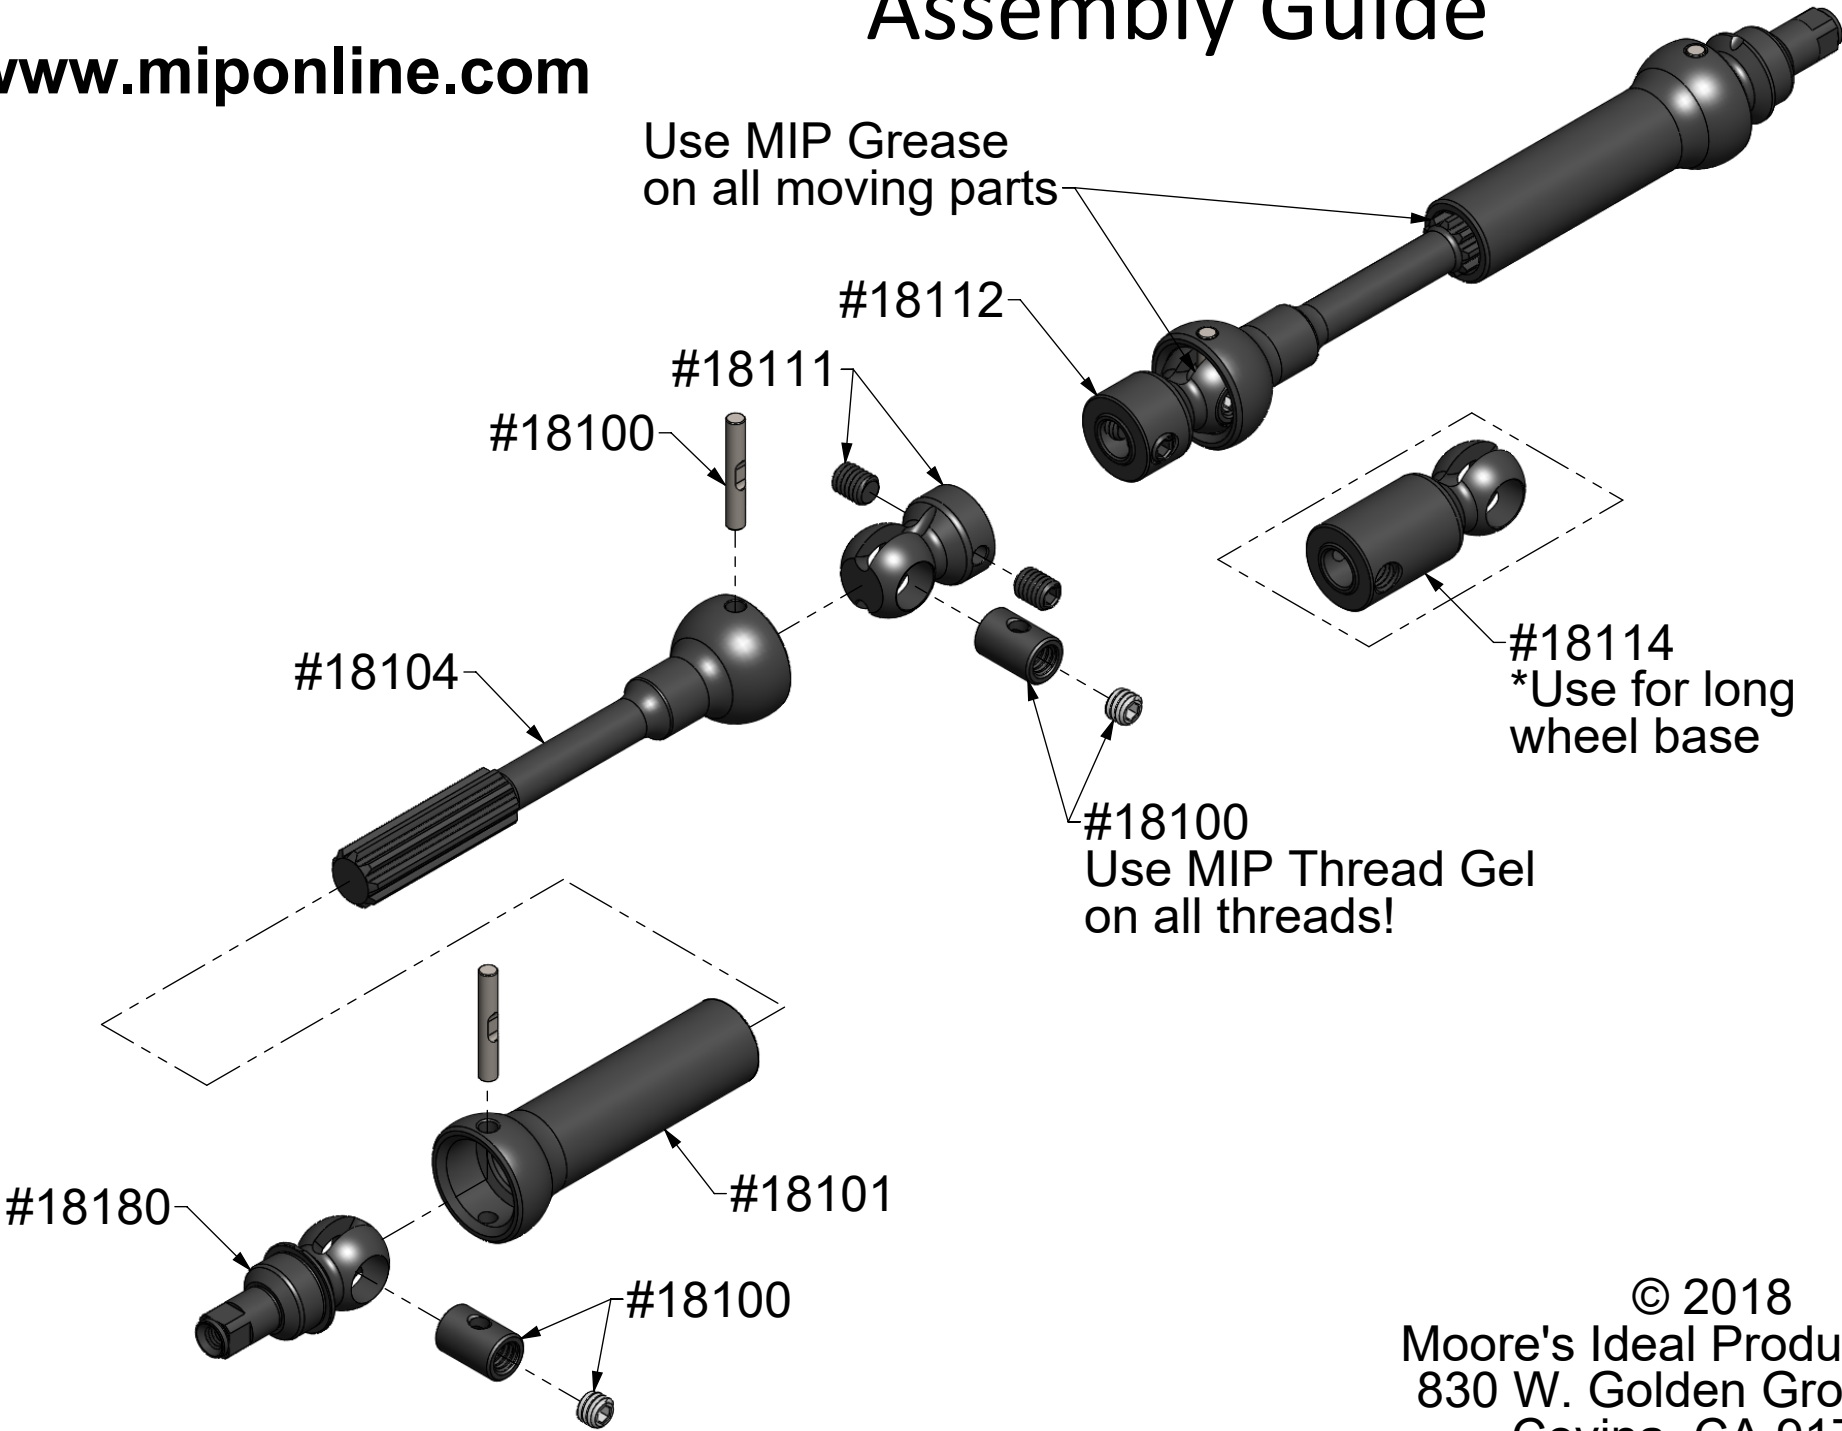

MIP X-Duty™ Center Drive Kit, Assembly Guide

www.miponline.com

Use MIP Grease
on all moving parts

© 2018
Moore's Ideal Products, LLC
830 W. Golden Grove Way
Covina, CA 91722

Recommended MIP Parts for your Toolbox!

- 18100** MIP X-Duty™, Rebuild Kit
- 18101** MIP X-Duty™, Female Bone, 40mm (1)
- 18104** MIP X-Duty™, Male Bone, 65mm (1)
- 18111** MIP X-Duty™, Drive Hub, 13mm x 5mm (1)
- 18112** MIP X-Duty™, Drive Hub, 16mm x 5mm (1)
- 18114** MIP X-Duty™, Drive Hub, 24mm x 5mm (1)
- 9502** MIP Hex Driver Wrench Set, Metric (3)
- 9512** MIP Speed Tip™ Hex Driver Wrench Set, Metric (3)